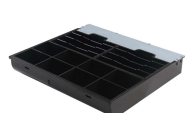

KASROW

A Professional Cash Drawer Manufacturer & Exporter

→ KR-410 Heavy Duty Cash Drawer

410(W)x420(D)x100(H) mm

Adjustable For 4,5,6,8 Bills / 5,8 Coins

3-position lock, 2 media slots

Voltage 6V/9V/12V/24V, Cable: 100cm length

Thick gauge cold rolled steel & SECC

Epson standard RJ11/RJ12 connector

Removable Cash & Coin tray

Adjustable money clip (Metal wire grips) & dividers

Be able to custom / OEM / ODM

4B8C

5B8C/5B5C

7B

8B8C

KR-410 SPECIFICATIONS

Model Number	KR-410
Physical	
Dimension	410(W)x420(D)x100(H) mm / 16.1(W) x 16.5(D) x 3.9(H) inch
Construction	All metal construction
Finish	Textured hybrid power coat
Color	Black, beige and custom type
Roller	Polyurethane for smooth operation
Cash Tray (insert)	
Construction	Shatter-resistant plastic
Currency Layout	4,5,6,8-Bill Metal Wire Grippers, 4,5,6,7,8 adjustable coin slots
Media Slots	2
Operation	
Lock	3-position lock/4 functions: Locked open/closed, manual open, electronically driven
Interface	RJ11, RJ12, RS232, USB, DC φ 2.5/3.5 Jack, custom type
Micro Switch	Cash drawer status micro switch
Accessories	USB trigger, Serial interface trigger
Packing Details	
Model Number	KR-410
Net Weight	7.6 (kg)
Gross Weight	8.6 (kg)
Carton Size	475x465x165 (mm)