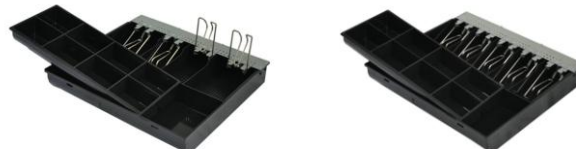

**→ KS-460 Heavy Duty Cash Drawer**

- 460(W)x460(D)x100(H) mm
- Adjustable For 4.5.6.8 Bills / 5.8 Coins
- 3-position lock, 2 media slots
- Voltage 6V/9V/12V/24V, Cable: 100cm length
- Thick gauge cold rolled steel & SECC
- Epson standard RJ11/RJ12 connector
- Removable Cash & Coin tray
- Adjustable metal wire gripper for 4, 5 or 6
- Different or unified code key lock
- Durable mute ball bearing slides
- Be able to custom / OEM / ODM**

**KS-460 SPECIFICATIONS**

Model Number	KS-460
<b>Physical</b>	
Dimension	460(W) x 460(D) x 100(H) mm / 18.1(W) x 18.1(D) x 3.9(H) inch
Construction	All metal construction
Finish	Textured hybrid powder coat
Color	Black, beige and custom type
Roller	Polyurethane for smooth operation
<b>Cash Tray (insert)</b>	
Construction	Shatter-resistant plastic
Currency Layout	4,5,6,8-Bill Metal Wire Grippers, 4,5,6,7,8 adjustable coin slots
Media Slots	2
<b>Operation</b>	
Lock	3-position lock/4 functions: Locked open/closed, manual open, electronically driven
Interface	RJ11, RJ12, RS232, USB, DC φ 2.5/3.5 Jack, custom type
Micro Switch	Cash drawer status micro switch
Accessories	USB trigger, Serial interface trigger
<b>Packing Details</b>	
Model Number	KS-460
Net Weight	10.8 (kg)
Gross Weight	12.2 (kg)
Carton Size	510x510x160 (mm)