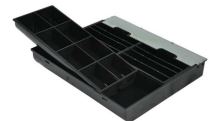

KASROW

A Professional Cash Drawer Manufacturer & Exporter

→ KF-410 Heavy Duty Cash Drawer

- 410(W)x420(D)x100(H) mm
- Adjustable For 4,5,6,8 Bills / 5,8 Coins
- 3-position lock, 2 media slots
- Voltage 6V/9V/12V/24V, Cable: 100cm length
- Thick gauge cold rolled steel & SECC
- Epson standard RJ11/RJ12 connector
- Removable Cash & Coin tray
- Adjustable money clip (Metal wire grips) & dividers

Stainless steel panel

Be able to custom / OEM / ODM

4B8C

5B8C

6B8C

8B8C

KF-410 SPECIFICATIONS

Model Number	KF-410
Physical	
Dimension	410(W)x420(D)x100(H) mm / 16.1(W) x 16.5(D) x 3.9(H) inch
Construction	All metal construction
Finish	Textured hybrid power coat
Color	Black, beige and custom type
Roller	Polyurethane for smooth operation
Cash Tray (insert)	
Construction	Shatter-resistant plastic
Currency Layout	4,5,6,8-Bill Metal Wire Grippers, 4,5,6,7,8 adjustable coin slots
Media Slots	2
Operation	
Lock	3-position lock/4 functions: Locked open/closed, manual open, electronically driven
Interface	RJ11, RJ12, RS232, USB, DC φ 2.5/3.5 Jack, custom type
Micro Switch	Cash drawer status micro switch
Accessories	USB trigger, Serial interface trigger
Packing Details	
Model Number	KF-410
Net Weight	7.6 (kg)
Gross Weight	8.6 (kg)
Carton Size	475x465x165 (mm)